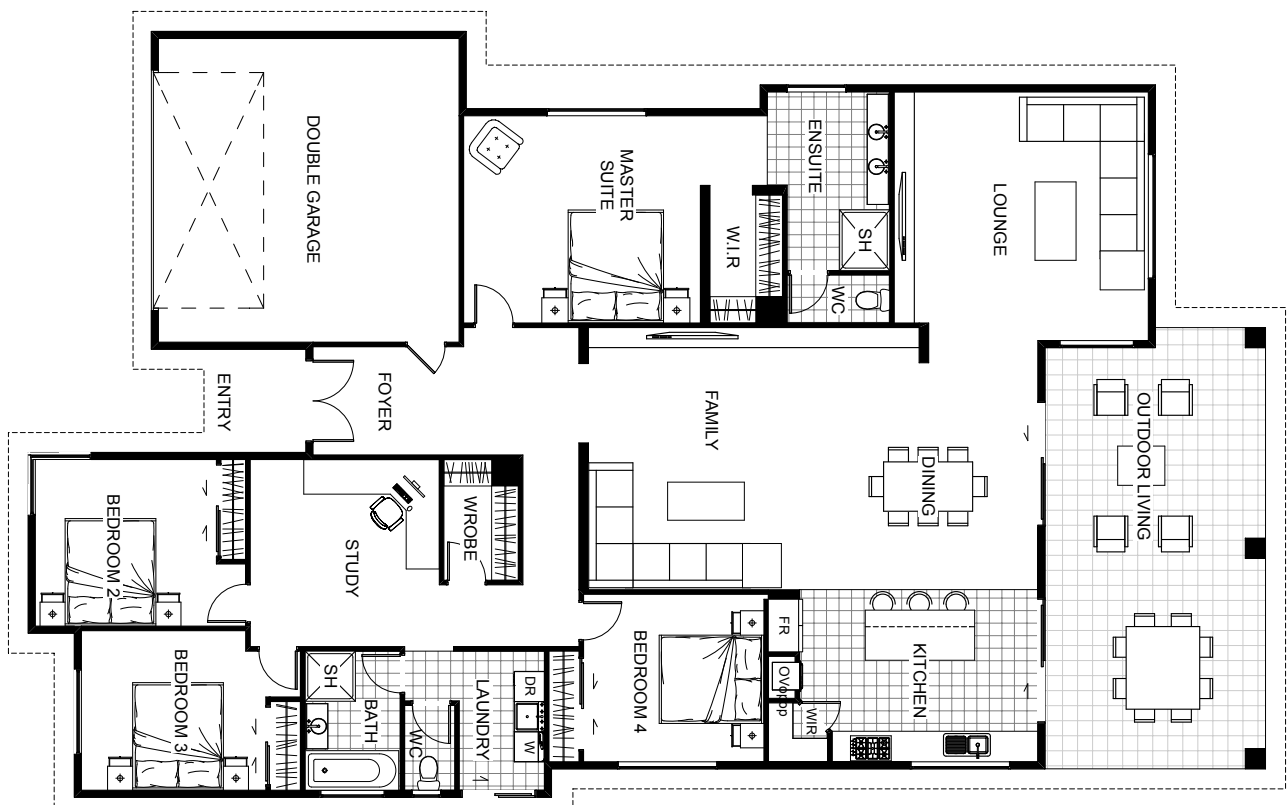

# Windsor

Discover the Windsor, a home with sensational living at its heart. The spacious dining, adjacent to the kitchen, opens to a spectacular double size alfresco making indoor-outdoor entertaining and relaxing a breeze. A massive lounge flows off the family/dining room with a recess giving privacy to the movie watches. The master suite is your own private retreat, and the separate family bedroom wing includes an activity zone the kids will love (also can be used and shown below as a study).

Floor Area: 271m<sup>2</sup>

 2
  4
  2
  24.7m
  15.3m

Contact Dave McLeod

m: 0274 342 857

e: d.jmcleod@xtra.co.nz

www.snowfedbuilders.co.nz