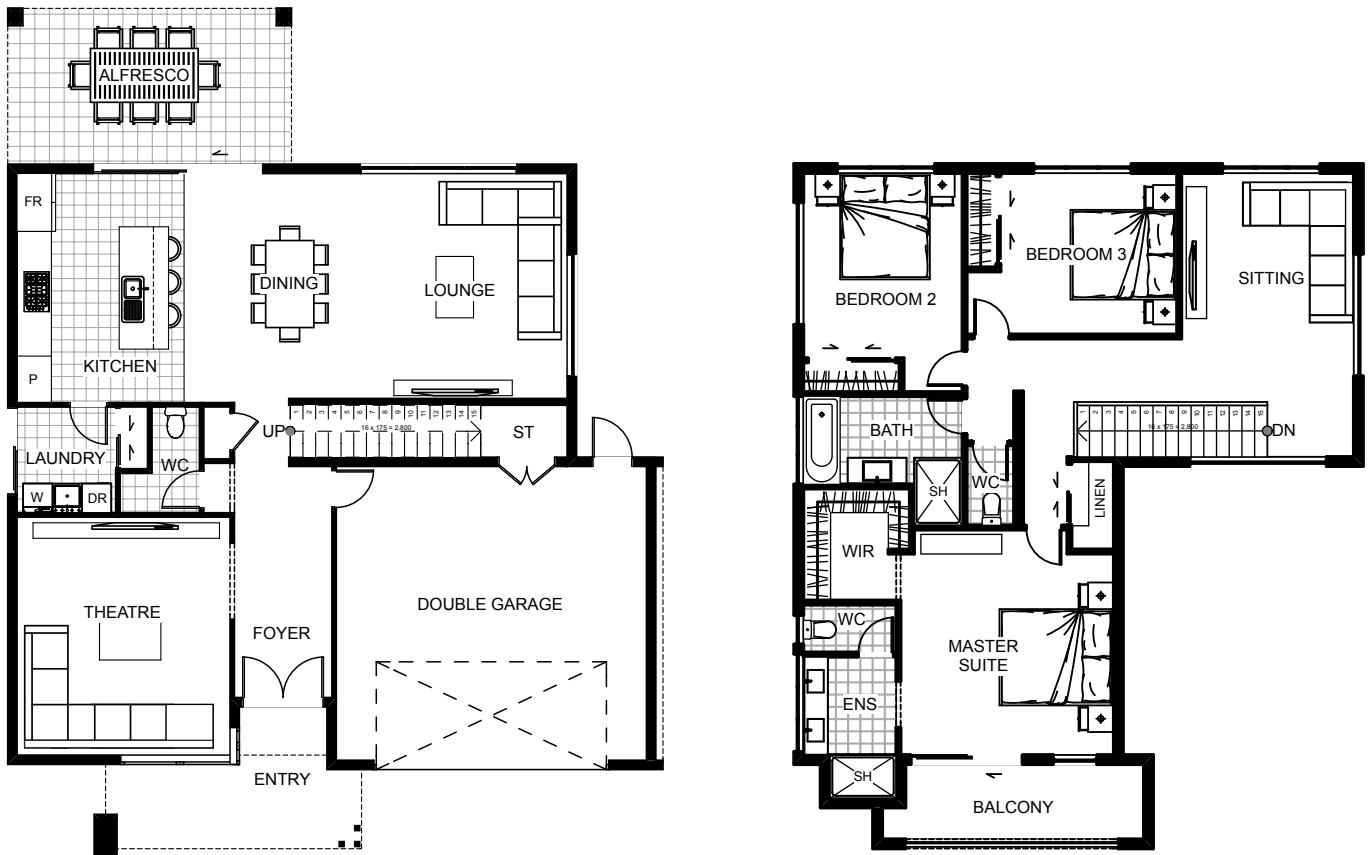

Mayfield

Enjoy the Mayfield with the simplicity of open plan living, an alfresco area with overhead cover and your very own theatre room. Kick back upstairs in the private sitting with surround views, all amenities closely located. Master suite living comes with the added benefit of a large walk in robe, twin vanity ensuite layout with private toilet and your very own balcony! This home has architectural style, is modern and makes a great lasting impression.

Floor Area: 274m²

 2
  3
  2
  13.4m
  17.2m

Contact Dave McLeod
 m: 0274 342 857
 e: d.jmcleod@xtra.co.nz

www.snowfedbuilders.co.nz