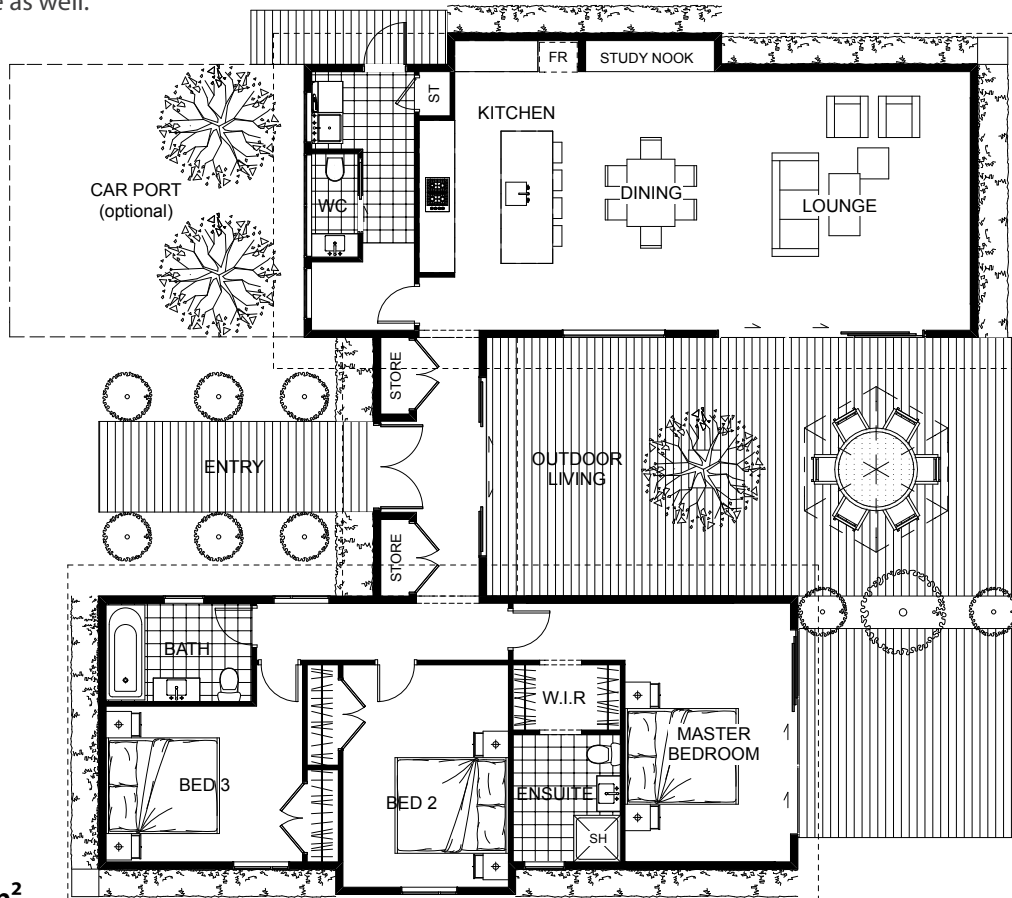

With a perfect dose of surroundings presented in the house from the large floor to ceiling windows framing and reflecting the landscape, this home reinforces its surroundings, giving off the feeling that it is a natural progression of the landscape. It celebrates an open living area with kitchen, dining room, living room and study nook all blended into one without any walls or fixtures. Featuring a carport, large wooden deck, one master and two bedrooms, it shows that it is not only a work of art but a functional piece as well.

Floor Area: 179m²

0-2
 3
 2
 15.4m
 16.1m

Contact Dave McLeod

m: 0274 342 857

e: d.jmcleod@xtra.co.nz