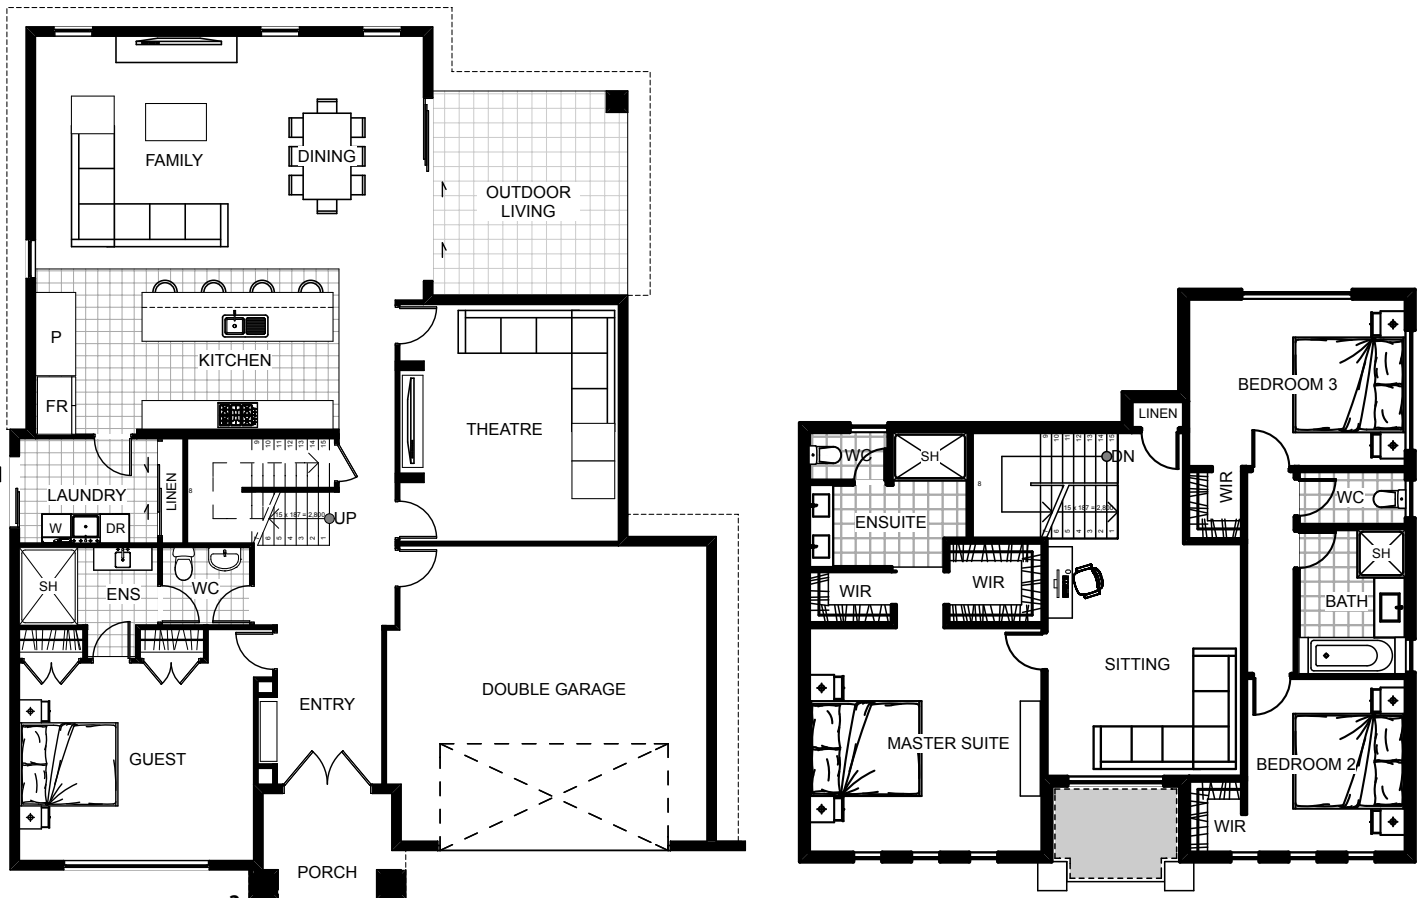

Hampton

Grand and luxurious stands the proud Hampton with four bedrooms and two ensuites. Downstairs the chefs kitchen, family and dining are free-flowing with a private theatre and guest suite. Upstairs a master suite includes a his and her walk-in robe and spacious ensuite including a double vanity. Two bedrooms share a private bathroom and toilet with the upstairs living providing more room to enjoy such a great, grand looking home.

Floor Area: 328m²

2
 4
 3
 15.2m
 18.0m

Contact Dave McLeod
 m: 0274 342 857
 e: d.jmcleod@xtra.co.nz

www.snowfedbuilders.co.nz