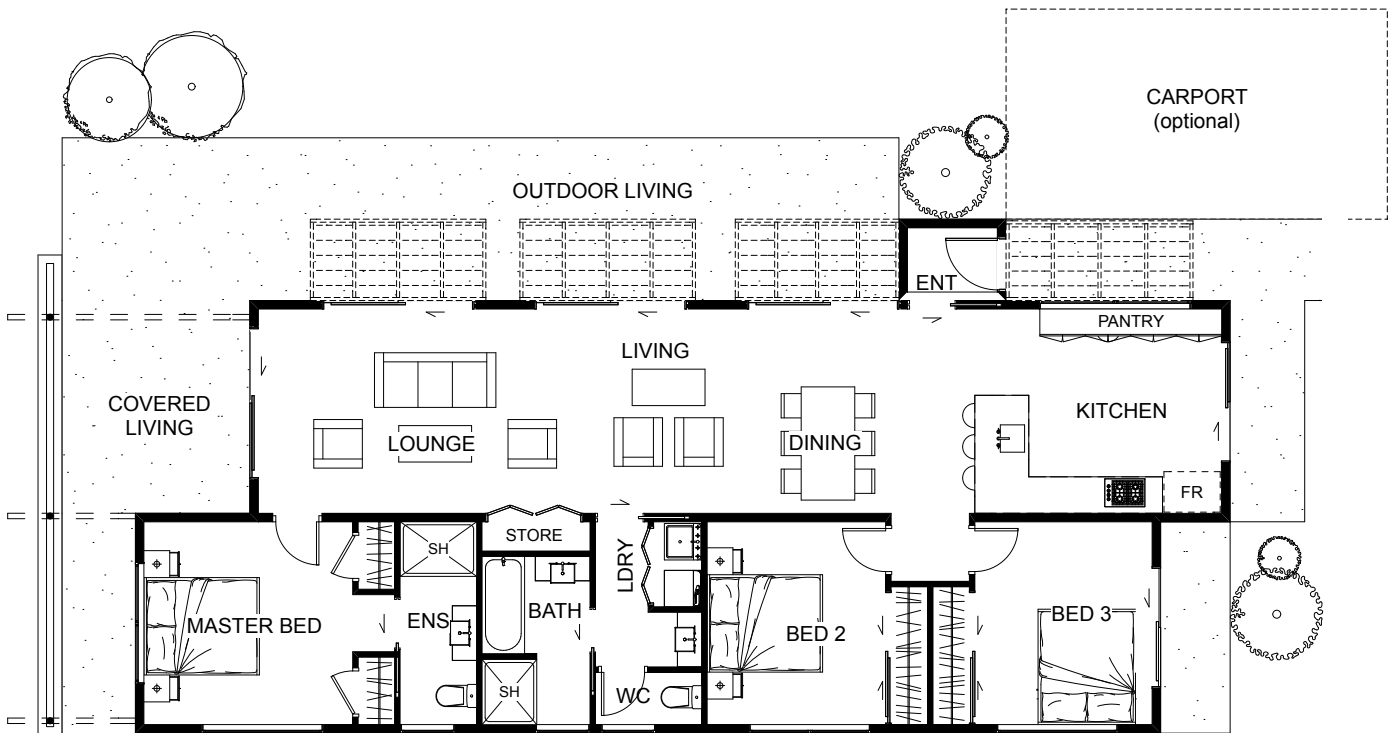

This quiet modern design represents simplicity in its best form, with the low-slung roof covering plenty of outdoor area for the rainy days as well as an open paved patio ideal for basking in the sun. It celebrates an open space area with the kitchen, dining room, living room and lounge all connected in one without any walls. Large glass doors let the light in as well as provide the magnificent views of the surroundings; whereas one master and two guest bedrooms provide enough space for a medium-sized family to enjoy the beauty of it all.

Floor Area: 120m²

 1-2
  3
  2
  19.6m
  18.5m

Contact Dave McLeod

m: 0274 342 857

e: d.jmcleod@xtra.co.nz