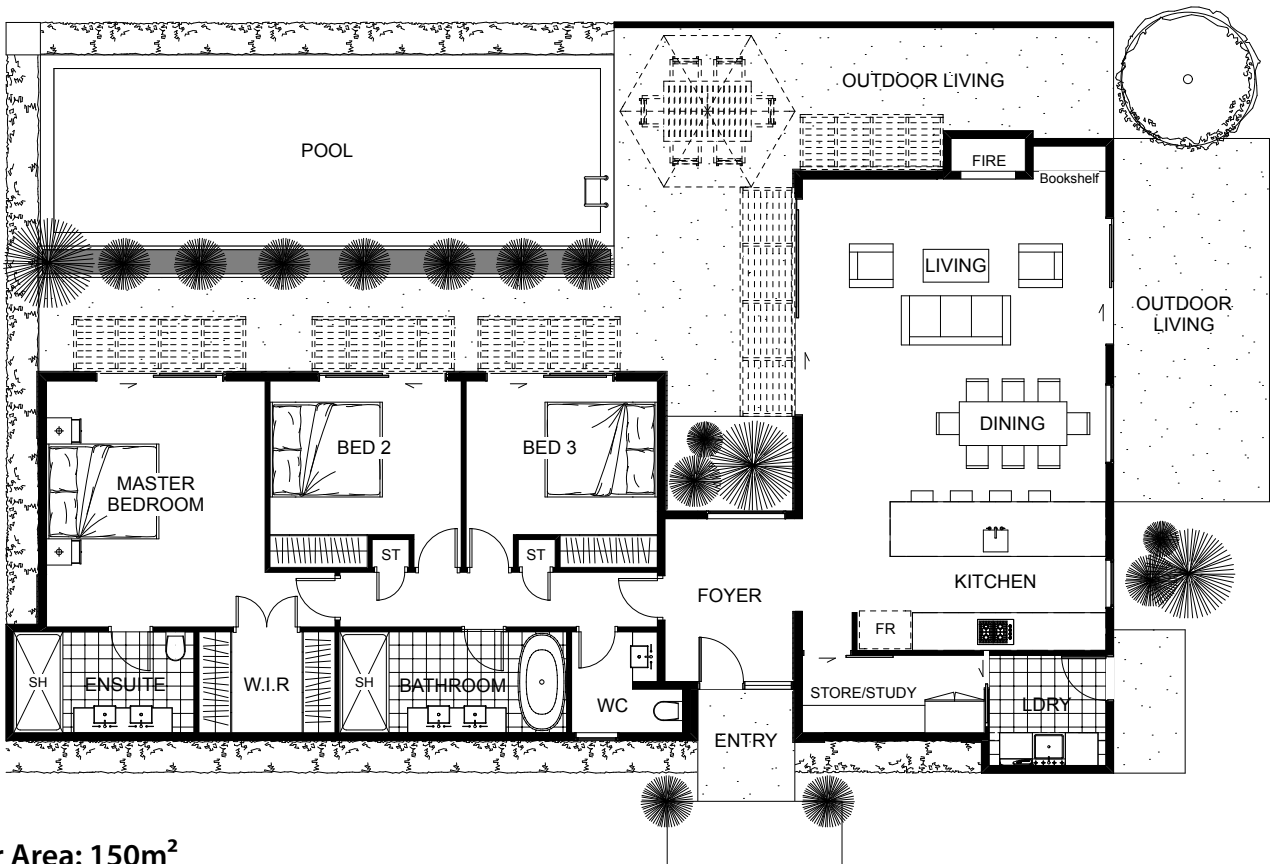

Flaxmere

This magnificent modern design features a spacious dining, kitchen, living area leading to a fantastic private pool area, perfect for those warm summer months. Stone and timber give this home a stunning look not to mention the perfect balance of floor to ceiling windows, providing plenty of sunlight and warmth. One master and two bedrooms provide more than enough space for all as well as an extra store or study room, this house really does have it all.

Floor Area: 150m²

0 3 2 20.2m 11.8m

Contact Dave McLeod

m: 0274 342 857

e: d.jmcleod@xtra.co.nz

www.snowfedbuilders.co.nz