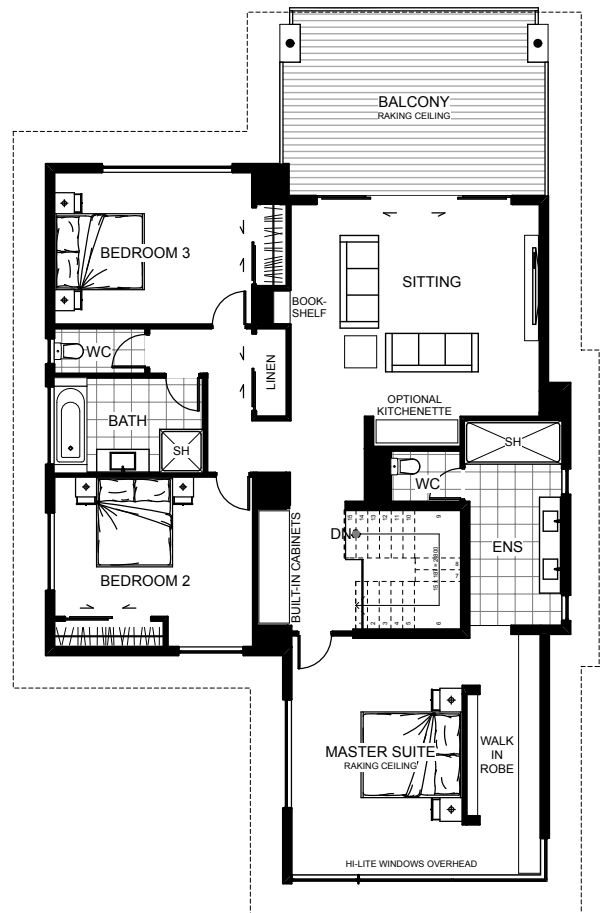

Edendale

The Edendale is a sleek modernist two story home with great alfresco flow integrated into both levels. From a sunken home theatre to the upper living area complete with spacious balcony. With a guest bedroom downstairs and three bedrooms upstairs, this four bedroom home reflects everything that is effortlessly perfect.

Floor Area: 362m²

 2
  3
  3
  14.1m
  20.4m

Contact Dave McLeod
 m: 0274 342 857
 e: d.jmcleod@xtra.co.nz