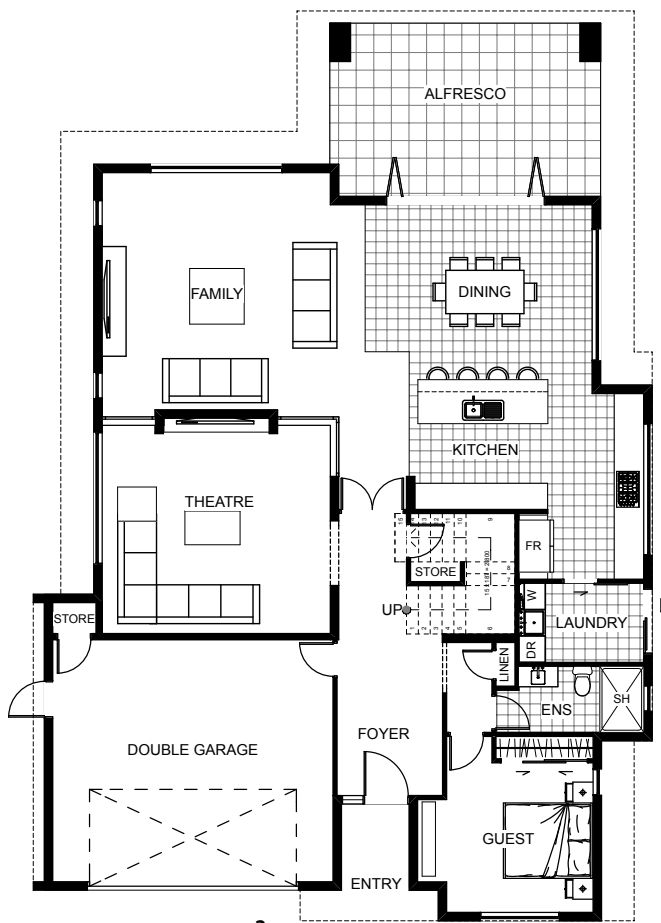

Edendale

The Edendale is a sleek modernist two story home with great alfresco flow integrated into both levels. From a sunken home theatre to the upper living area complete with spacious balcony. With a guest bedroom downstairs and three bedrooms upstairs, this four bedroom home reflects everything that is effortlessly perfect.

Floor Area: 362m²

 2
  3
  3
  14.1m
  20.4m

Contact Dave McLeod
 m: 0274 342 857
 e: d.jmcleod@xtra.co.nz