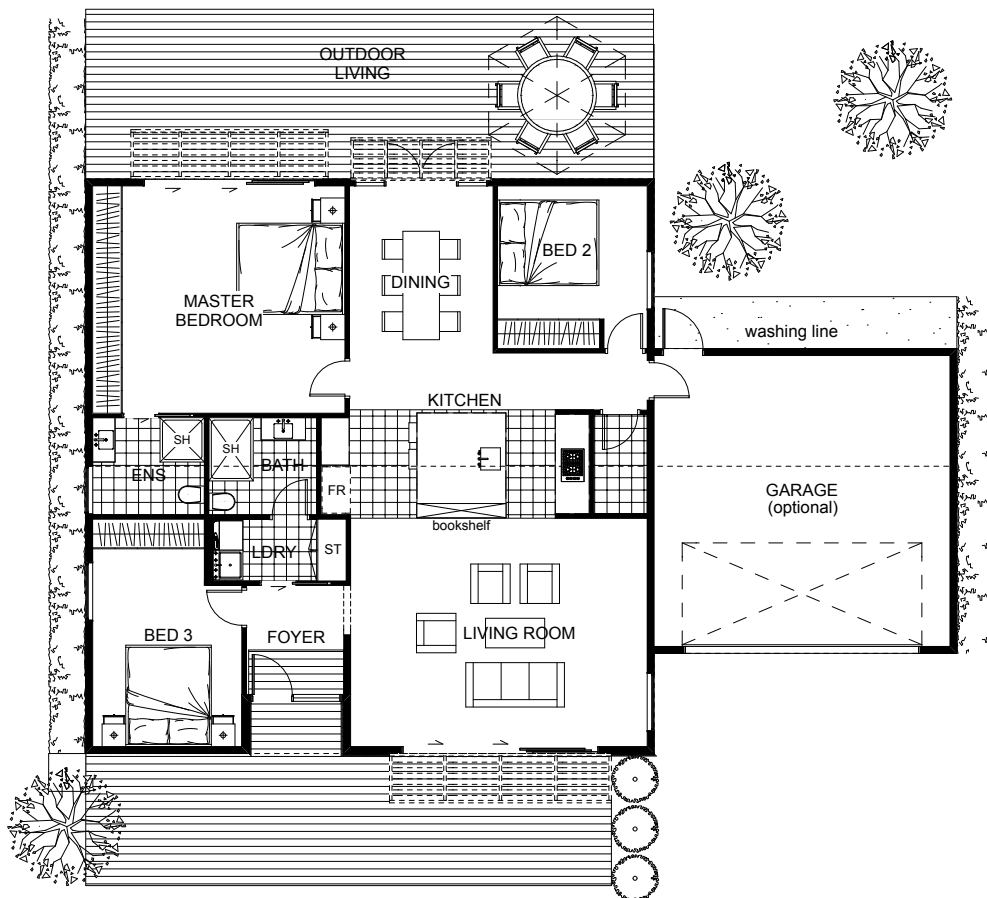

Boasting of timeless simplicity, wrapped up in functionality, this modern style house features open living area that incorporates living room, kitchen and dining room without any doors or walls, making each space appear and feel large. One master and three bedrooms, garage and wooden decking show that this might be a perfect home for a medium-sized family. Sit in a deck chair, while sipping the wine and enjoying the marvelous views of the surroundings.

Floor Area: 135m²

 0-2
  3
  2
  11.5m
  11.7m

Contact Dave McLeod
 m: 0274 342 857
 e: d.jmcleod@xtra.co.nz